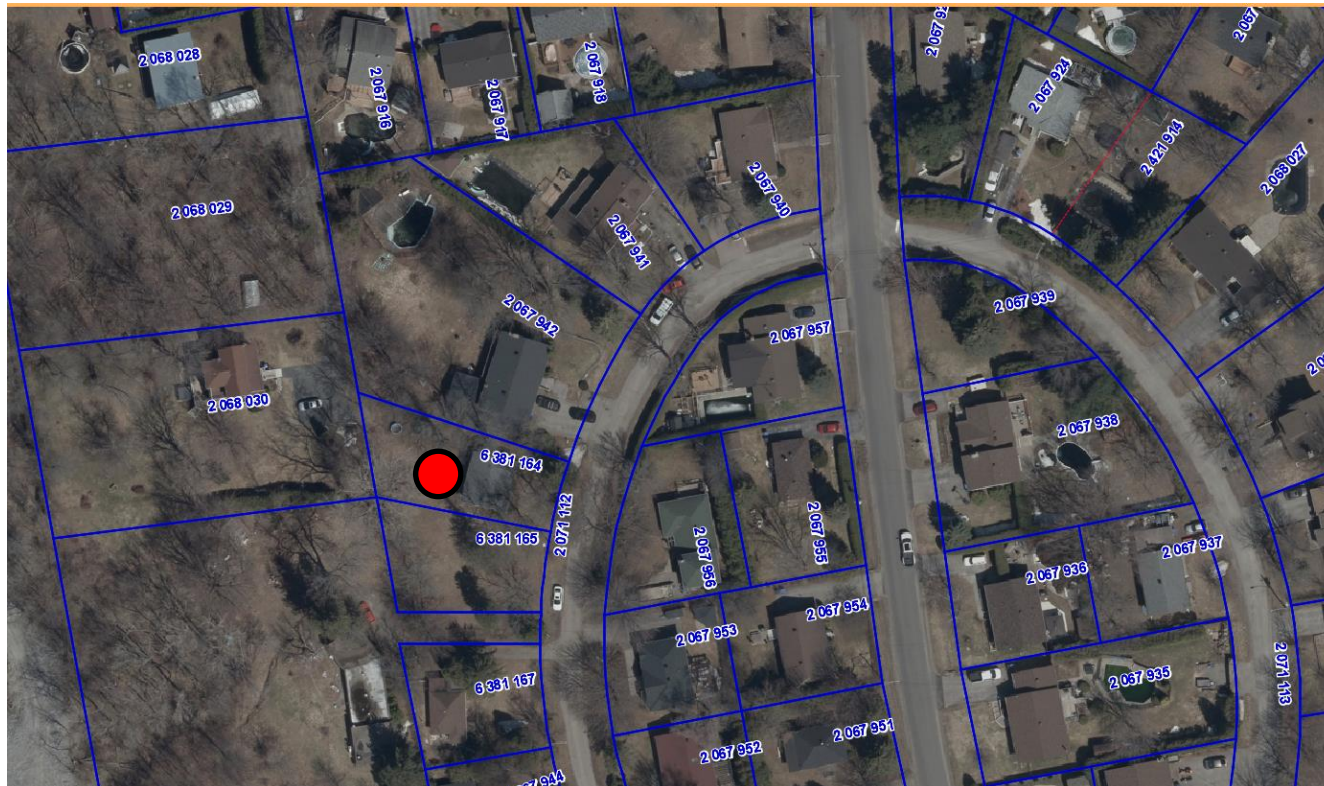

The background of the slide is a blurred photograph of a large, light-colored building with a prominent dark spire, likely a church or university building. In the foreground, there is a well-maintained green lawn. The overall scene is bright and clear, suggesting a sunny day.

# DEMANDE DE DÉMOLITION 2022-10

**EMPLACEMENT :** 12, du Belvédère Ouest (lot 6 381 164)

**NATURE DE LA DEMANDE:**

La demande vise à permettre la démolition complète de la maison